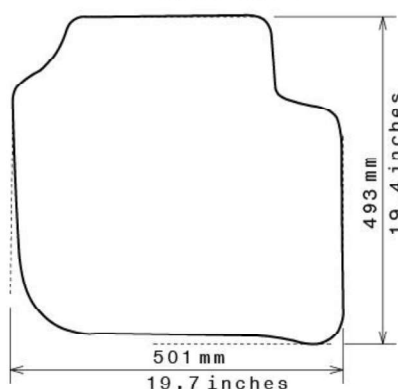

Spaghetti® Floor Mats by
NICOMAN

Best Mats for Your Car, Home & Business!

Photo for illustration purposes only.

Fitment Specifications

Make/Brand	Skoda
Model/Type	Superb
Gen/MK Code	MK2 3T
Model Year	2008-2015
Body Type	Saloon
Non-Slip Type	GECKO
SKU	C 5082

Please check shape/size matches floorpan

LEFT Hand Drive

SCALE: 1/10

Set of 4

Remarks