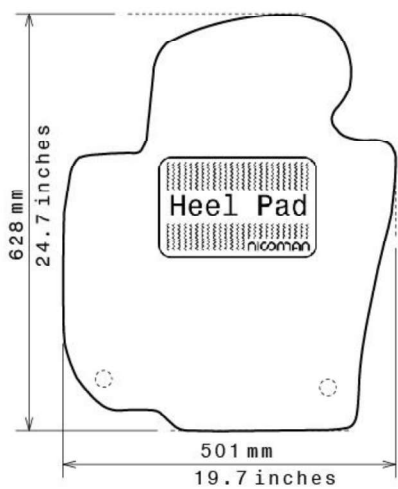

Spaghetti® Floor Mats by
NICOMAN

Best Mats for Your Car, Home & Business!

Photo for illustration purposes only.

Fitment Specifications

Make/Brand	Skoda
Model/Type	Superb
Gen/MK Code	MK2 3T
Model Year	2008-2015
Body Type	Saloon
Non-Slip Type	GECKO
SKU	C 5082

Please check shape/size matches floorpan

LEFT Hand Drive

SCALE: 1/10

Set of 4

Remarks