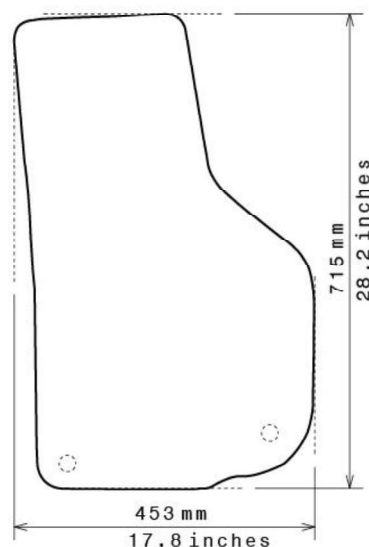

Spaghetti® Floor Mats by
NICOMAN

Best Mats for Your Car, Home & Business!

Photo for illustration purposes only.

Fitment Specifications

Make/Brand	Skoda
Model/Type	Superb
Gen/MK Code	MK2 3T
Model Year	2008-2015
Body Type	Saloon
Non-Slip Type	GECKO
SKU	C 5082

Please check shape/size matches floorpan

LEFT Hand Drive

SCALE: 1/10

Set of 4

Remarks