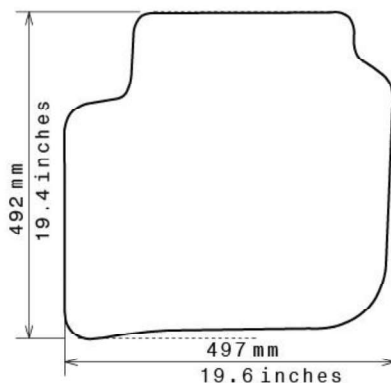

Spaghetti® Floor Mats by
NICOMAN

Best Mats for Your Car, Home & Business!

Photo for illustration purposes only.

Fitment Specifications

Make/Brand	Skoda
Model/Type	Superb
Gen/MK Code	MK2 3T
Model Year	2008-2015
Body Type	Saloon
Non-Slip Type	GECKO
SKU	C 5082

Please check shape/size matches floorpan

LEFT Hand Drive

SCALE: 1/10

Set of 4

Remarks